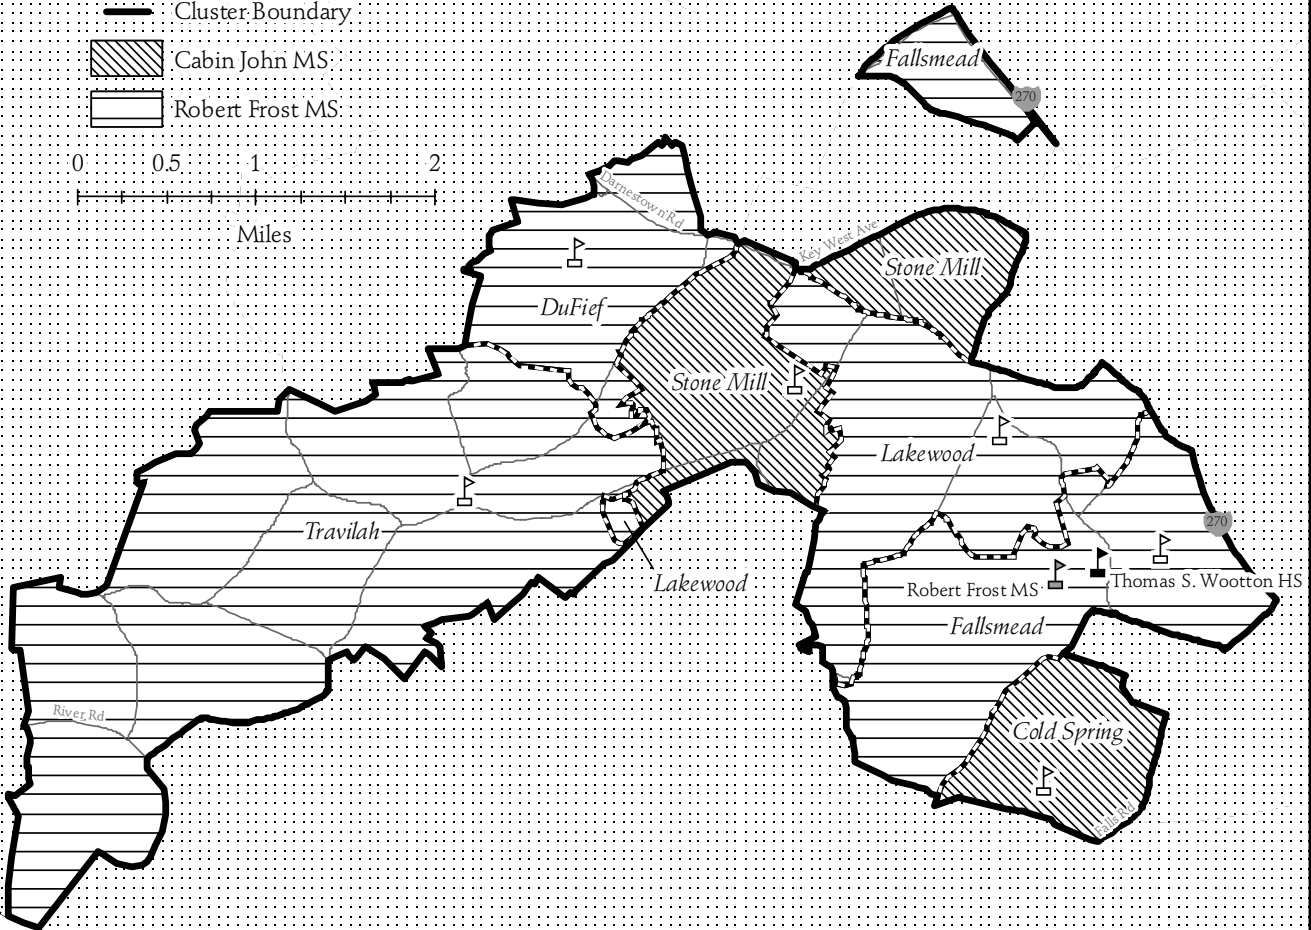

Thomas S. Wootton Cluster

-  Elementary School
-  Middle School
-  High School
-  Elementary School Service Area
-  Cluster Boundary
-  Cabin John MS
-  Robert Frost MS

Cabin John MS 