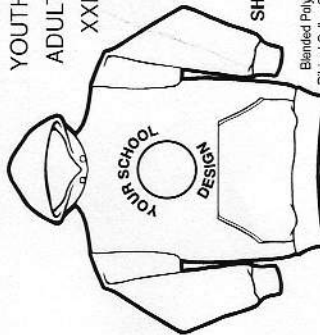

ORDERING DEADLINE
Wednesday,
November 11, 2009

SIZE SUGGESTIONS

AGE	4	5-6	7	8	9	10	11	12	TEEN
SHIRTS	Y-S 6-8	Y-M 10-12	Y-L 14-16	Y-L 14-16	Y-L 14-16	ADULT SMALL	ADULT SMALL	ADULT SMALL	ADULT SIZES
PANTS	Y-S 6-8	Y-S 6-8	Y-M 10-12	Y-M 10-12	Y-L 14-16	Y-L 14-16	Y-L 14-16	ADULT SMALL	ADULT SIZES

⚠ Because these are custom made items, we cannot accept returns or exchanges for incorrect sizes ordered.

HOODED SWEATSHIRT

YOUTH \$ 24.00
ADULT \$ 26.00
XXL \$ 28.00

SHIRT COLOR:
BLACK
Blended Polyester and Cotton
Ribbed Collar, Cuffs and Waistband

YOUTH SIZES		ADULT SIZES					
Y-S	Y-M	Y-L	S	M	L	XL	XXL

Please enter a QUANTITY in boxes, not "X"

SWEAT PANTS

YOUTH \$ 17.00
ADULT \$ 19.00
XXL \$ 21.00

PANTS COLOR:
BLACK
Blended Polyester and Cotton
Elastic Waistband and Cuffs