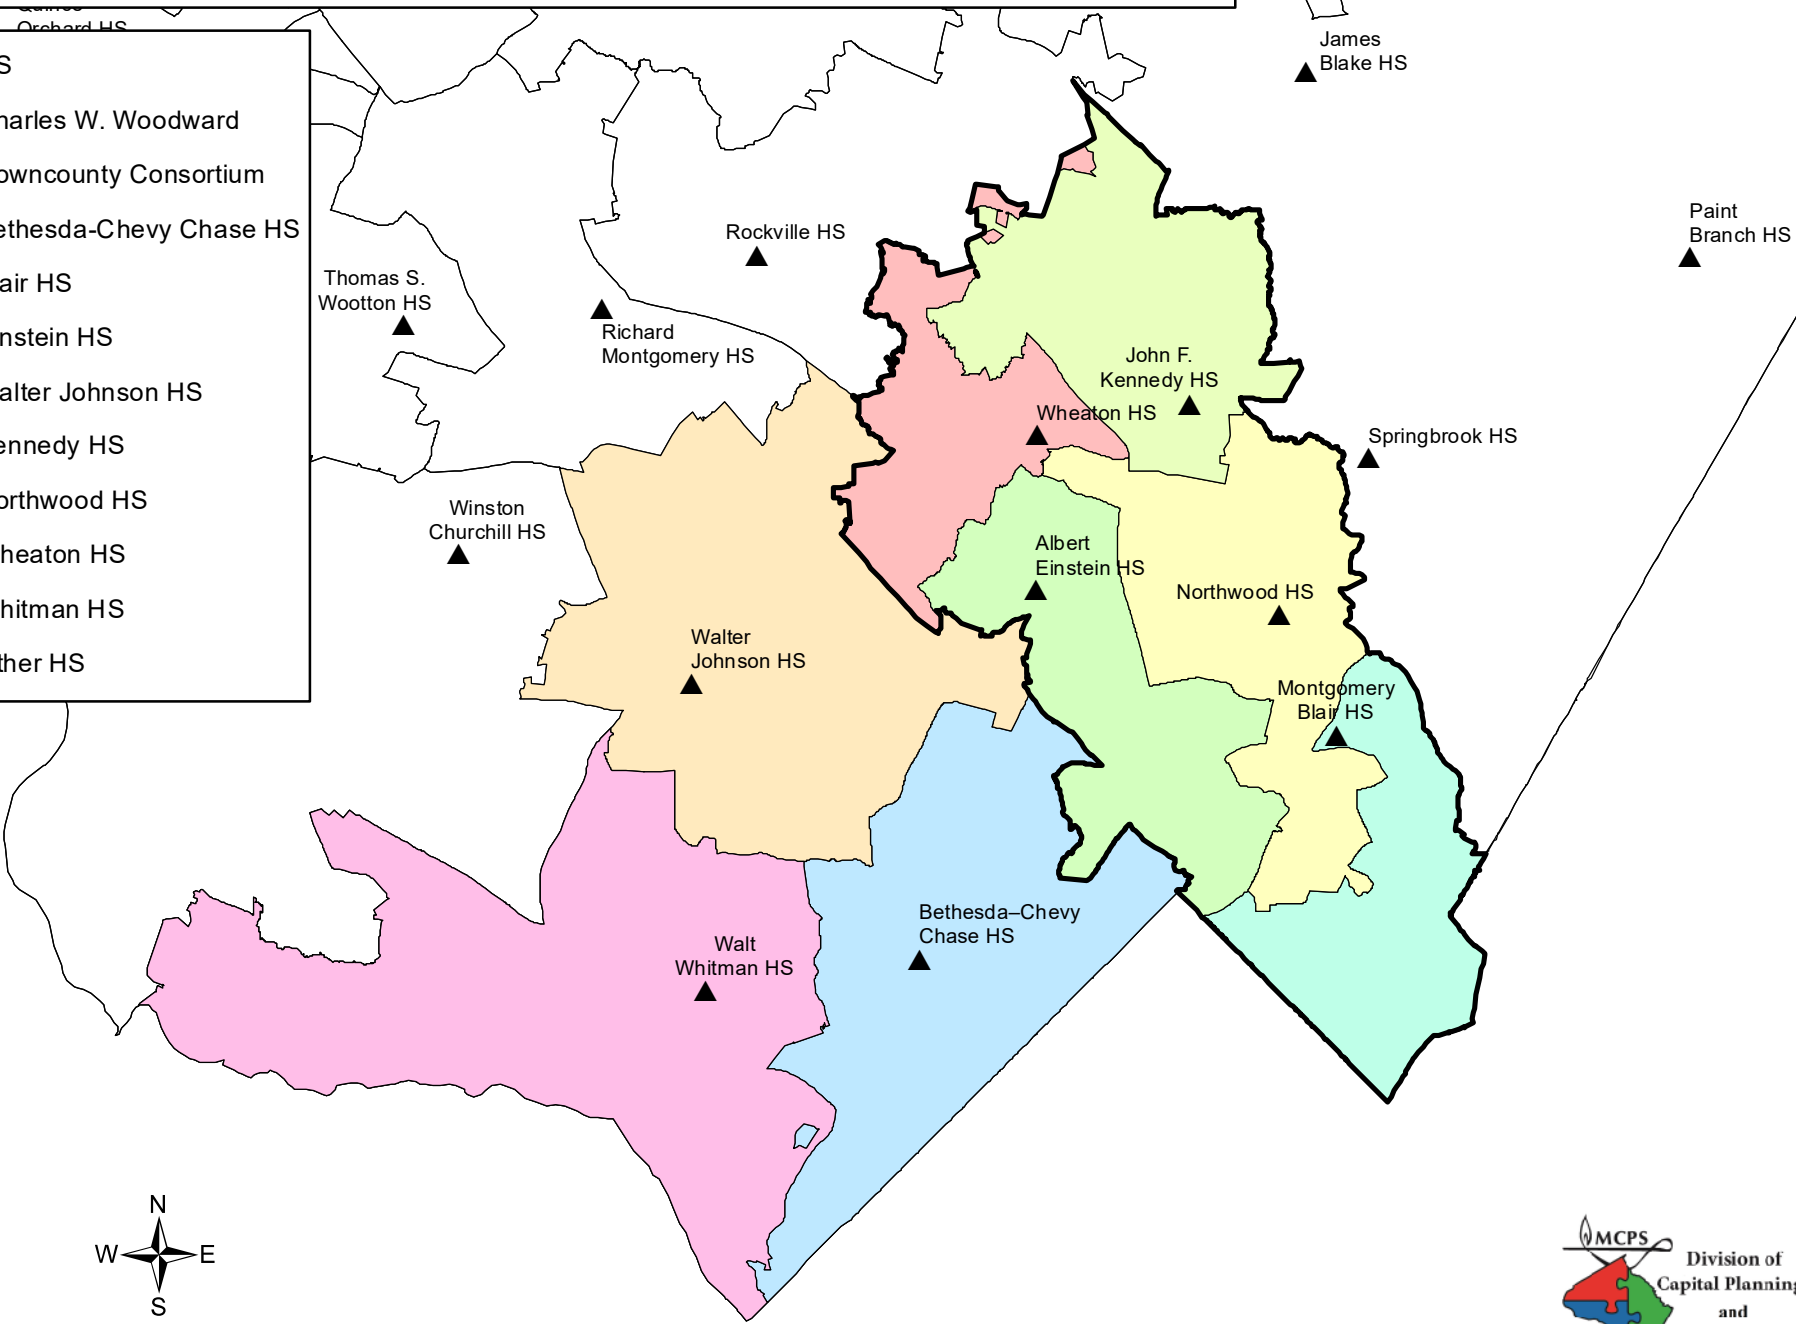

# Reopening of Charles W. Woodward HS Boundary Study

- ▲ HS
- ▲ Charles W. Woodward
- ▭ Downcounty Consortium
- ▭ Bethesda-Chevy Chase HS
- ▭ Blair HS
- ▭ Einstein HS
- ▭ Walter Johnson HS
- ▭ Kennedy HS
- ▭ Northwood HS
- ▭ Wheaton HS
- ▭ Whitman HS
- ▭ Other HS