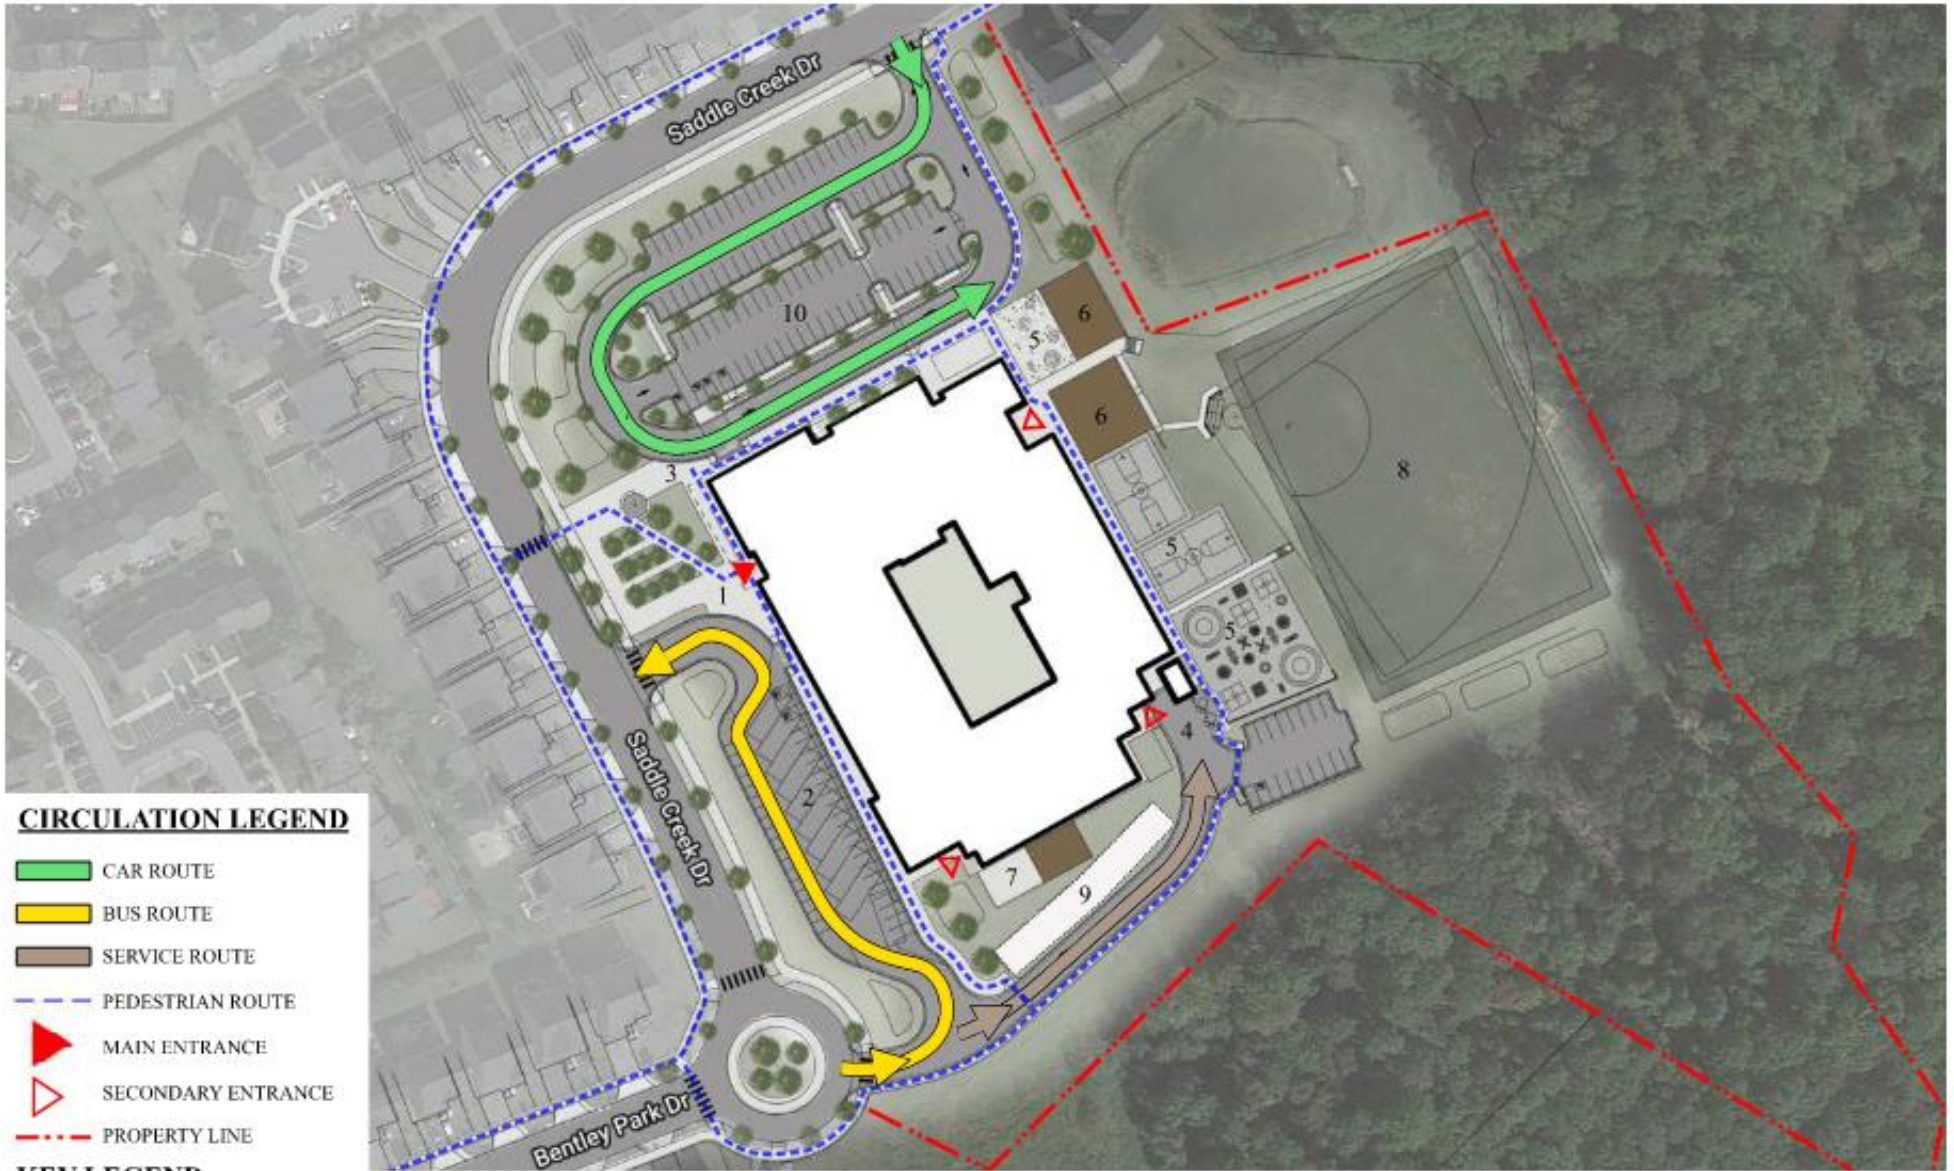

BURTONSVILLE ELEMENTARY SCHOOL (REPLACEMENT)

BOARD OF EDUCATION
PRELIMINARY PLANS PRESENTATION

CIRCULATION LEGEND

- CAR ROUTE
- BUS ROUTE
- SERVICE ROUTE
- PEDESTRIAN ROUTE
- MAIN ENTRANCE
- SECONDARY ENTRANCE
- PROPERTY LINE

KEY LEGEND

- | | | | |
|--------------------|---------------------|---------------------------------|------------------------------|
| 1 MAIN ENTRY PLAZA | 4 SERVICE AREA | 7 PRE-K PLAY AREA | 10 STAFF AND VISITOR PARKING |
| 2 BUS LOOP | 5 PAVED PLAY AREA | 8 ATHLETIC FIELDS | |
| 3 STUDENT DROP-OFF | 6 MULCHED PLAY AREA | 9 FUTURE RELOCATABLE CLASSROOMS | |