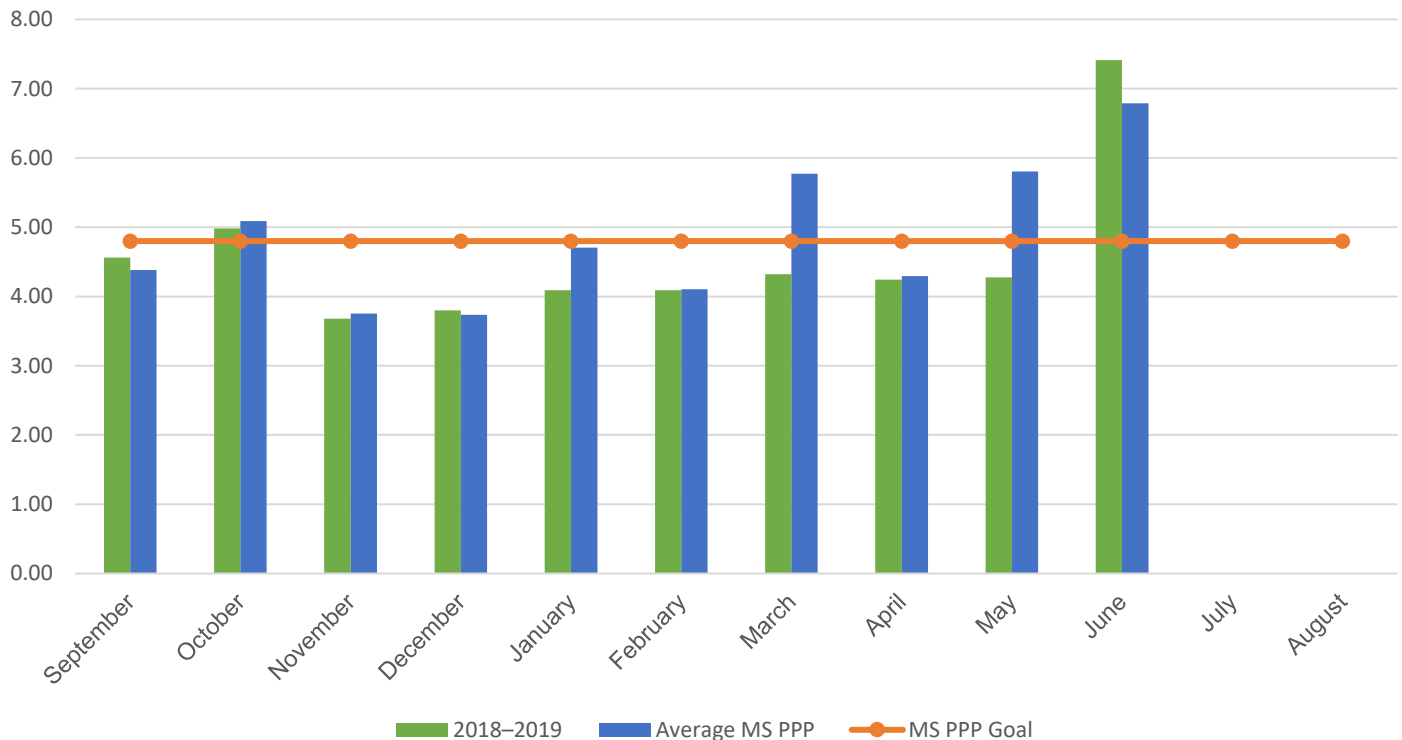

RECYCLING DATA

Rosa M. Parks Middle School

POUNDS PER PERSON (PPP)

MONTH	2014–2015	2015–2016	2016–2017	2017–2018	2018–2019
September	3.27	2.97	3.12	3.58	4.56
October	3.20	3.08	3.53	5.18	4.98
November	1.95	2.69	3.32	4.72	3.68
December	2.06	2.07	2.38	4.73	3.80
January	3.18	1.13	3.51	6.33	4.09
February	2.41	2.66	4.78	5.80	4.09
March	2.43	2.42	5.13	5.68	4.32
April	1.96	2.45	4.76	5.20	4.24
May	2.41	2.39	4.51	6.48	4.28
June	9.66	4.65	5.38	12.11	7.41
July	0.61	0.72	0.39	0.76	0.00
August	2.31	2.48	2.84	4.19	0.00

Your Average Annual PPP	2.95	2.48	3.64	5.39	4.55
Average MS Annual PPP	3.26	3.71	3.36	4.57	4.84

monthly weight of paper + weight of commingled ÷ (total students + staff) = PPP

Current Year PPP Comparison

Your school's PPP compared to all MCPS middle schools

Increased weight each June is due to year-end cleaning and the Got Paper? contest.