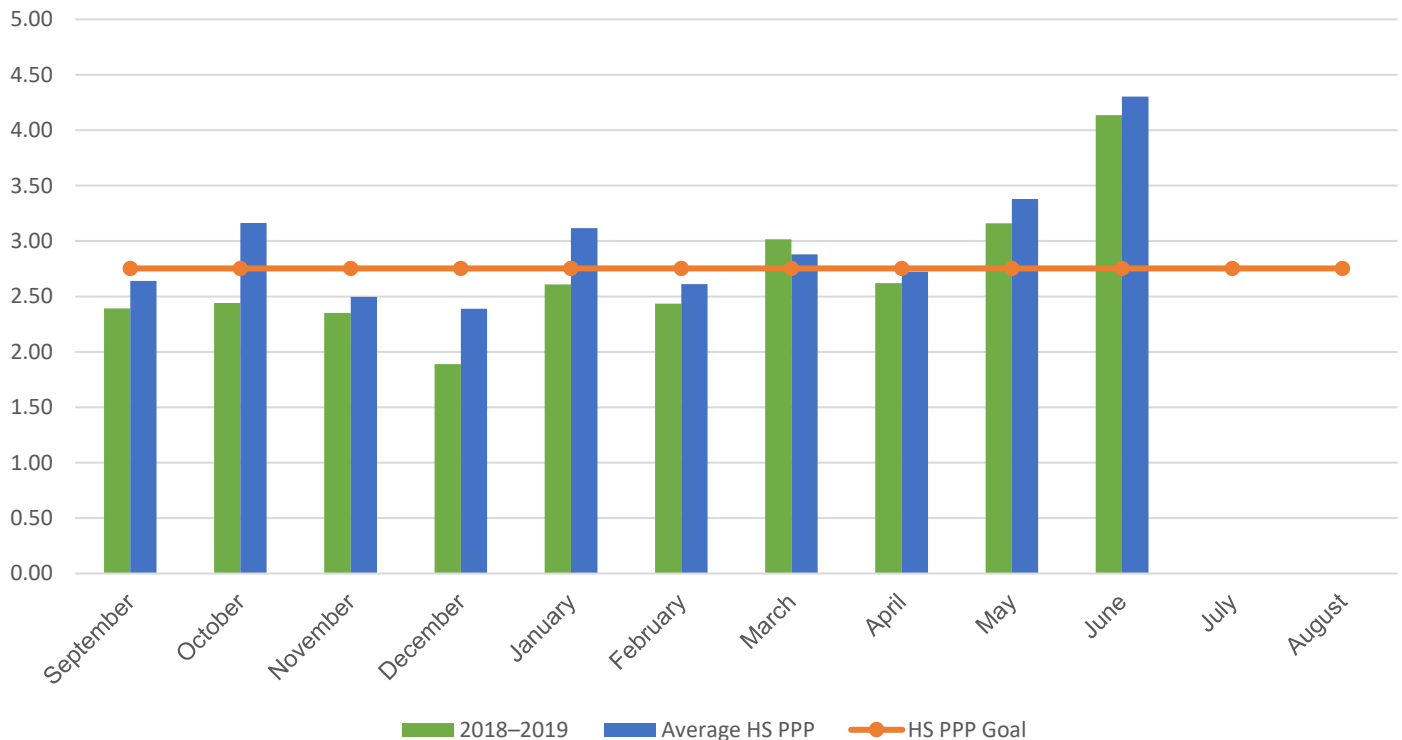

RECYCLING DATA

Rockville High School

POUNDS PER PERSON (PPP)

MONTH	2014–2015	2015–2016	2016–2017	2017–2018	2018–2019
September	2.06	3.03	2.70	1.72	2.39
October	2.05	3.32	3.31	2.64	2.44
November	1.70	3.10	3.00	1.77	2.35
December	2.43	2.78	2.92	1.77	1.89
January	2.21	1.85	2.69	2.71	2.61
February	1.57	3.17	0.90	2.13	2.43
March	1.91	2.92	0.98	1.35	3.02
April	1.98	2.75	0.93	2.80	2.62
May	4.27	4.24	0.84	1.99	3.16
June	2.72	7.64	2.21	4.43	4.14
July	0.61	1.06	0.60	0.25	0.00
August	1.03	2.44	0.96	1.11	0.00

Your Average Annual PPP	2.04	3.19	1.84	2.05	2.70
Average HS Annual PPP	2.41	2.78	2.49	2.62	2.97

monthly weight of paper + weight of commingled ÷ (total students + staff) = PPP

Current Year PPP Comparison

Your school's PPP compared to all MCPS high schools

Increased weight each June is due to year-end cleaning and the Got Paper? contest.