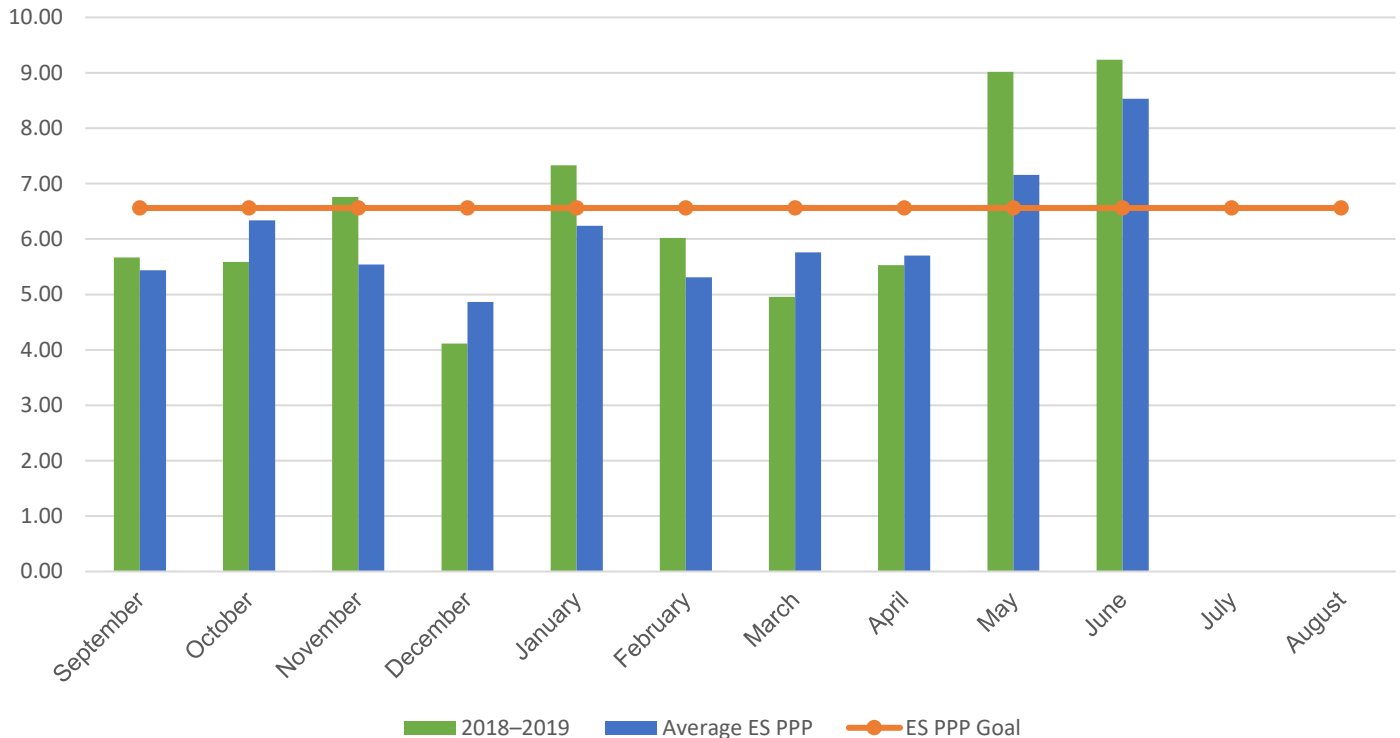

RECYCLING DATA

DuFief Elementary School

POUNDS PER PERSON (PPP)

MONTH	2014–2015	2015–2016	2016–2017	2017–2018	2018–2019
September	3.48	4.47	4.77	4.89	5.67
October	3.14	5.78	5.25	4.92	5.59
November	2.34	4.17	4.48	6.70	6.76
December	2.03	4.90	3.73	4.97	4.11
January	2.86	3.35	2.74	5.95	7.33
February	3.27	4.03	3.64	6.65	6.02
March	2.60	5.15	4.72	8.46	4.96
April	3.06	3.79	3.79	6.76	5.53
May	4.29	4.80	5.25	9.62	9.02
June	6.96	11.74	11.98	11.16	9.24
July	1.19	0.71	0.99	1.95	0.00
August	4.52	5.53	3.98	3.81	0.00

Your Average Annual PPP	3.31	4.87	4.61	6.32	6.42
Average ES Annual PPP	2.57	4.48	4.92	6.25	6.09

monthly weight of paper + weight of commingled ÷ (total students + staff) = PPP

Current Year PPP Comparison

Your school's PPP compared to all MCPS elementary schools

Increased weight each June is due to year-end cleaning and the Got Paper? contest.