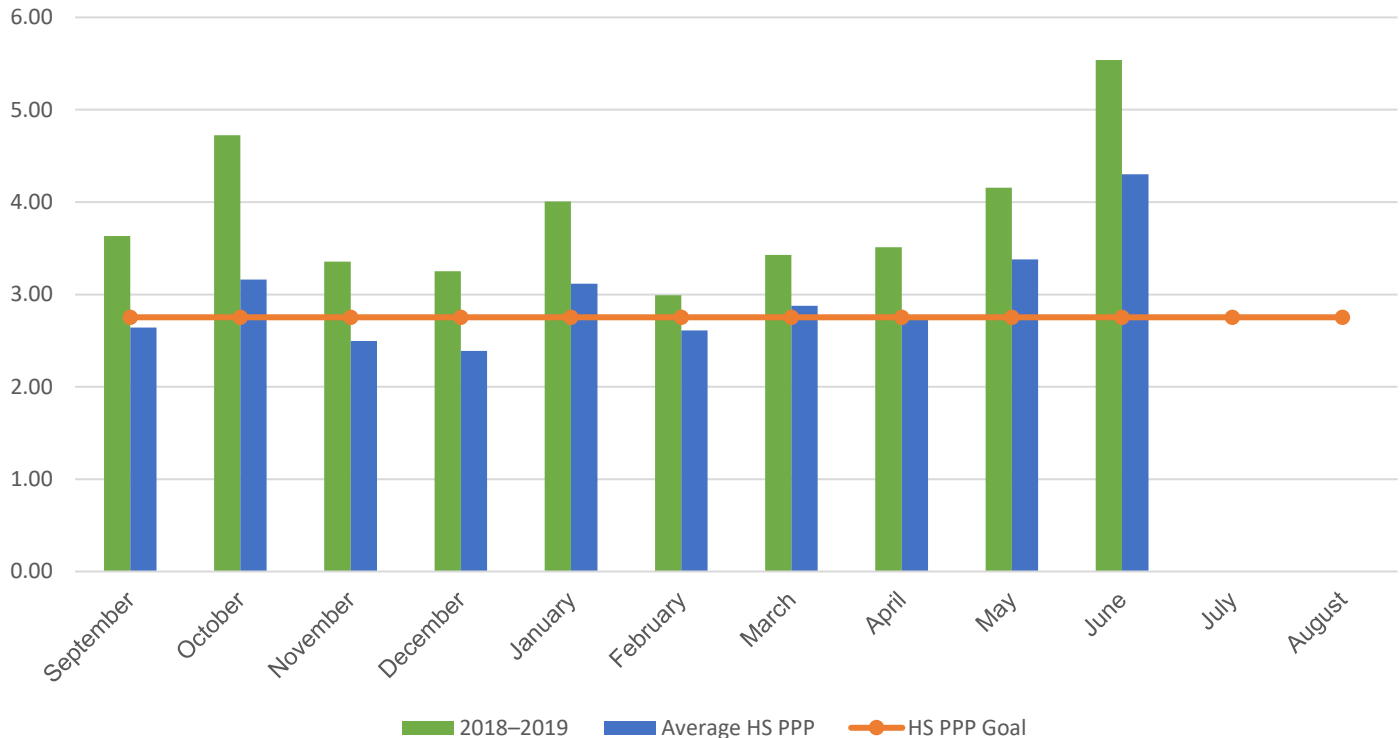

RECYCLING DATA

Albert Einstein High School

POUNDS PER PERSON (PPP)

MONTH	2014–2015	2015–2016	2016–2017	2017–2018	2018–2019
September	2.71	2.83	2.95	3.13	3.63
October	2.20	2.76	3.00	3.52	4.72
November	2.10	2.85	2.72	3.49	3.36
December	1.70	2.25	1.62	2.90	3.25
January	1.31	1.42	2.41	3.86	4.01
February	2.33	2.67	2.73	3.41	2.99
March	2.17	2.34	3.04	3.25	3.43
April	1.57	2.37	2.66	3.79	3.51
May	3.67	3.79	2.61	3.96	4.16
June	7.66	6.14	5.63	5.31	5.54
July	1.20	0.78	0.71	0.89	0.00
August	2.32	1.76	1.26	2.00	0.00

Your school's PPP compared to all MCPS high schools

Increased weight each June is due to year-end cleaning and the Got Paper? contest.