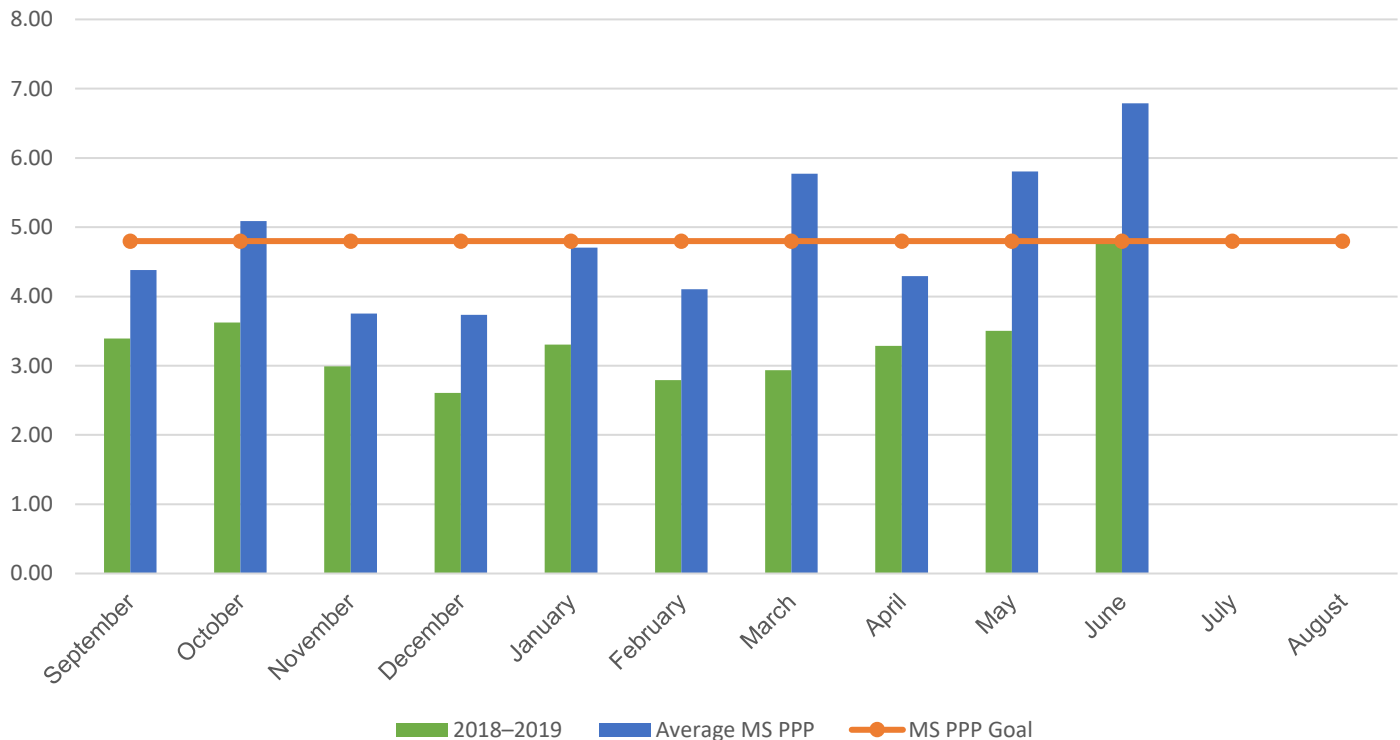

RECYCLING DATA

Lakelands Park Middle School

POUNDS PER PERSON (PPP)

MONTH	2014–2015	2015–2016	2016–2017	2017–2018	2018–2019
September	4.05	2.96	2.13	1.49	3.39
October	4.18	2.32	2.45	3.71	3.62
November	3.50	1.47	4.33	3.18	2.99
December	3.37	2.11	2.87	3.03	2.61
January	3.81	0.97	2.71	4.28	3.30
February	3.96	2.12	2.88	3.66	2.79
March	4.02	2.57	3.19	2.91	2.94
April	3.26	1.94	2.31	4.13	3.29
May	6.16	2.75	3.26	4.30	3.50
June	7.96	7.41	2.87	6.17	4.77
July	0.65	0.65	0.96	0.09	0.00
August	2.84	2.24	1.75	1.06	0.00

Your Average Annual PPP	3.98	2.46	2.64	3.17	3.32
Average MS Annual PPP	3.26	3.71	3.36	4.57	4.84

monthly weight of paper + weight of commingled ÷ (total students + staff) = PPP

Current Year PPP Comparison

Your school's PPP compared to all MCPS middle schools

Increased weight each June is due to year-end cleaning and the Got Paper? contest.