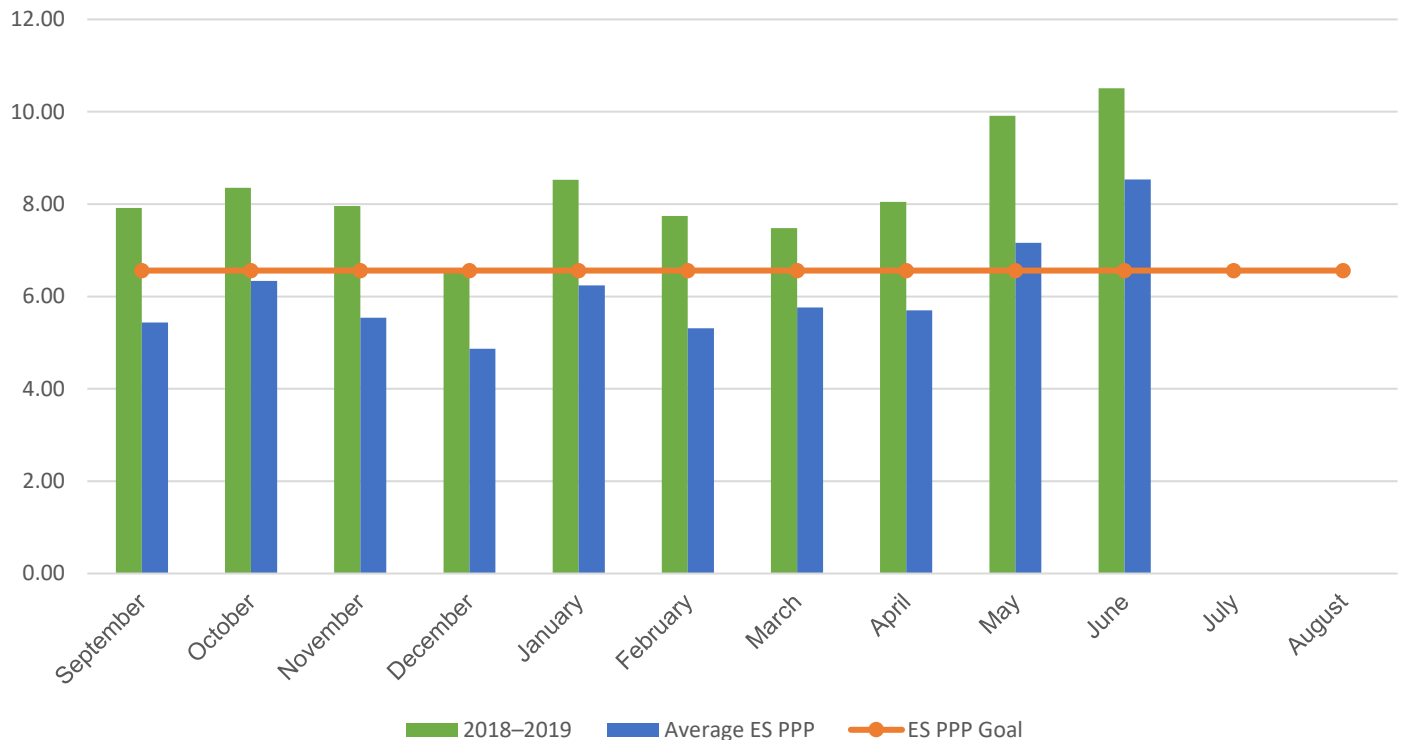

RECYCLING DATA

Little Bennett Elementary School

POUNDS PER PERSON (PPP)

MONTH	2014–2015	2015–2016	2016–2017	2017–2018	2018–2019
September	4.33	5.90	6.39	14.10	7.92
October	4.23	4.94	5.75	7.80	8.35
November	2.83	4.47	6.27	7.32	7.96
December	3.93	4.64	5.88	6.09	6.61
January	3.23	2.94	5.32	8.77	8.52
February	4.26	5.62	15.68	6.92	7.74
March	3.79	6.20	16.71	13.82	7.48
April	2.91	3.82	14.32	9.29	8.05
May	5.48	5.91	12.97	20.09	9.91
June	9.60	12.09	14.01	13.67	10.51
July	1.28	1.70	2.37	4.48	0.00
August	2.82	4.71	14.32	8.45	0.00

Your Average Annual PPP	4.06	5.24	10.00	10.07	8.31
Average ES Annual PPP	2.57	4.48	4.92	6.25	6.09

monthly weight of paper + weight of commingled ÷ (total students + staff) = PPP

Current Year PPP Comparison

Your school's PPP compared to all MCPS elementary schools

Increased weight each June is due to year-end cleaning and the Got Paper? contest.